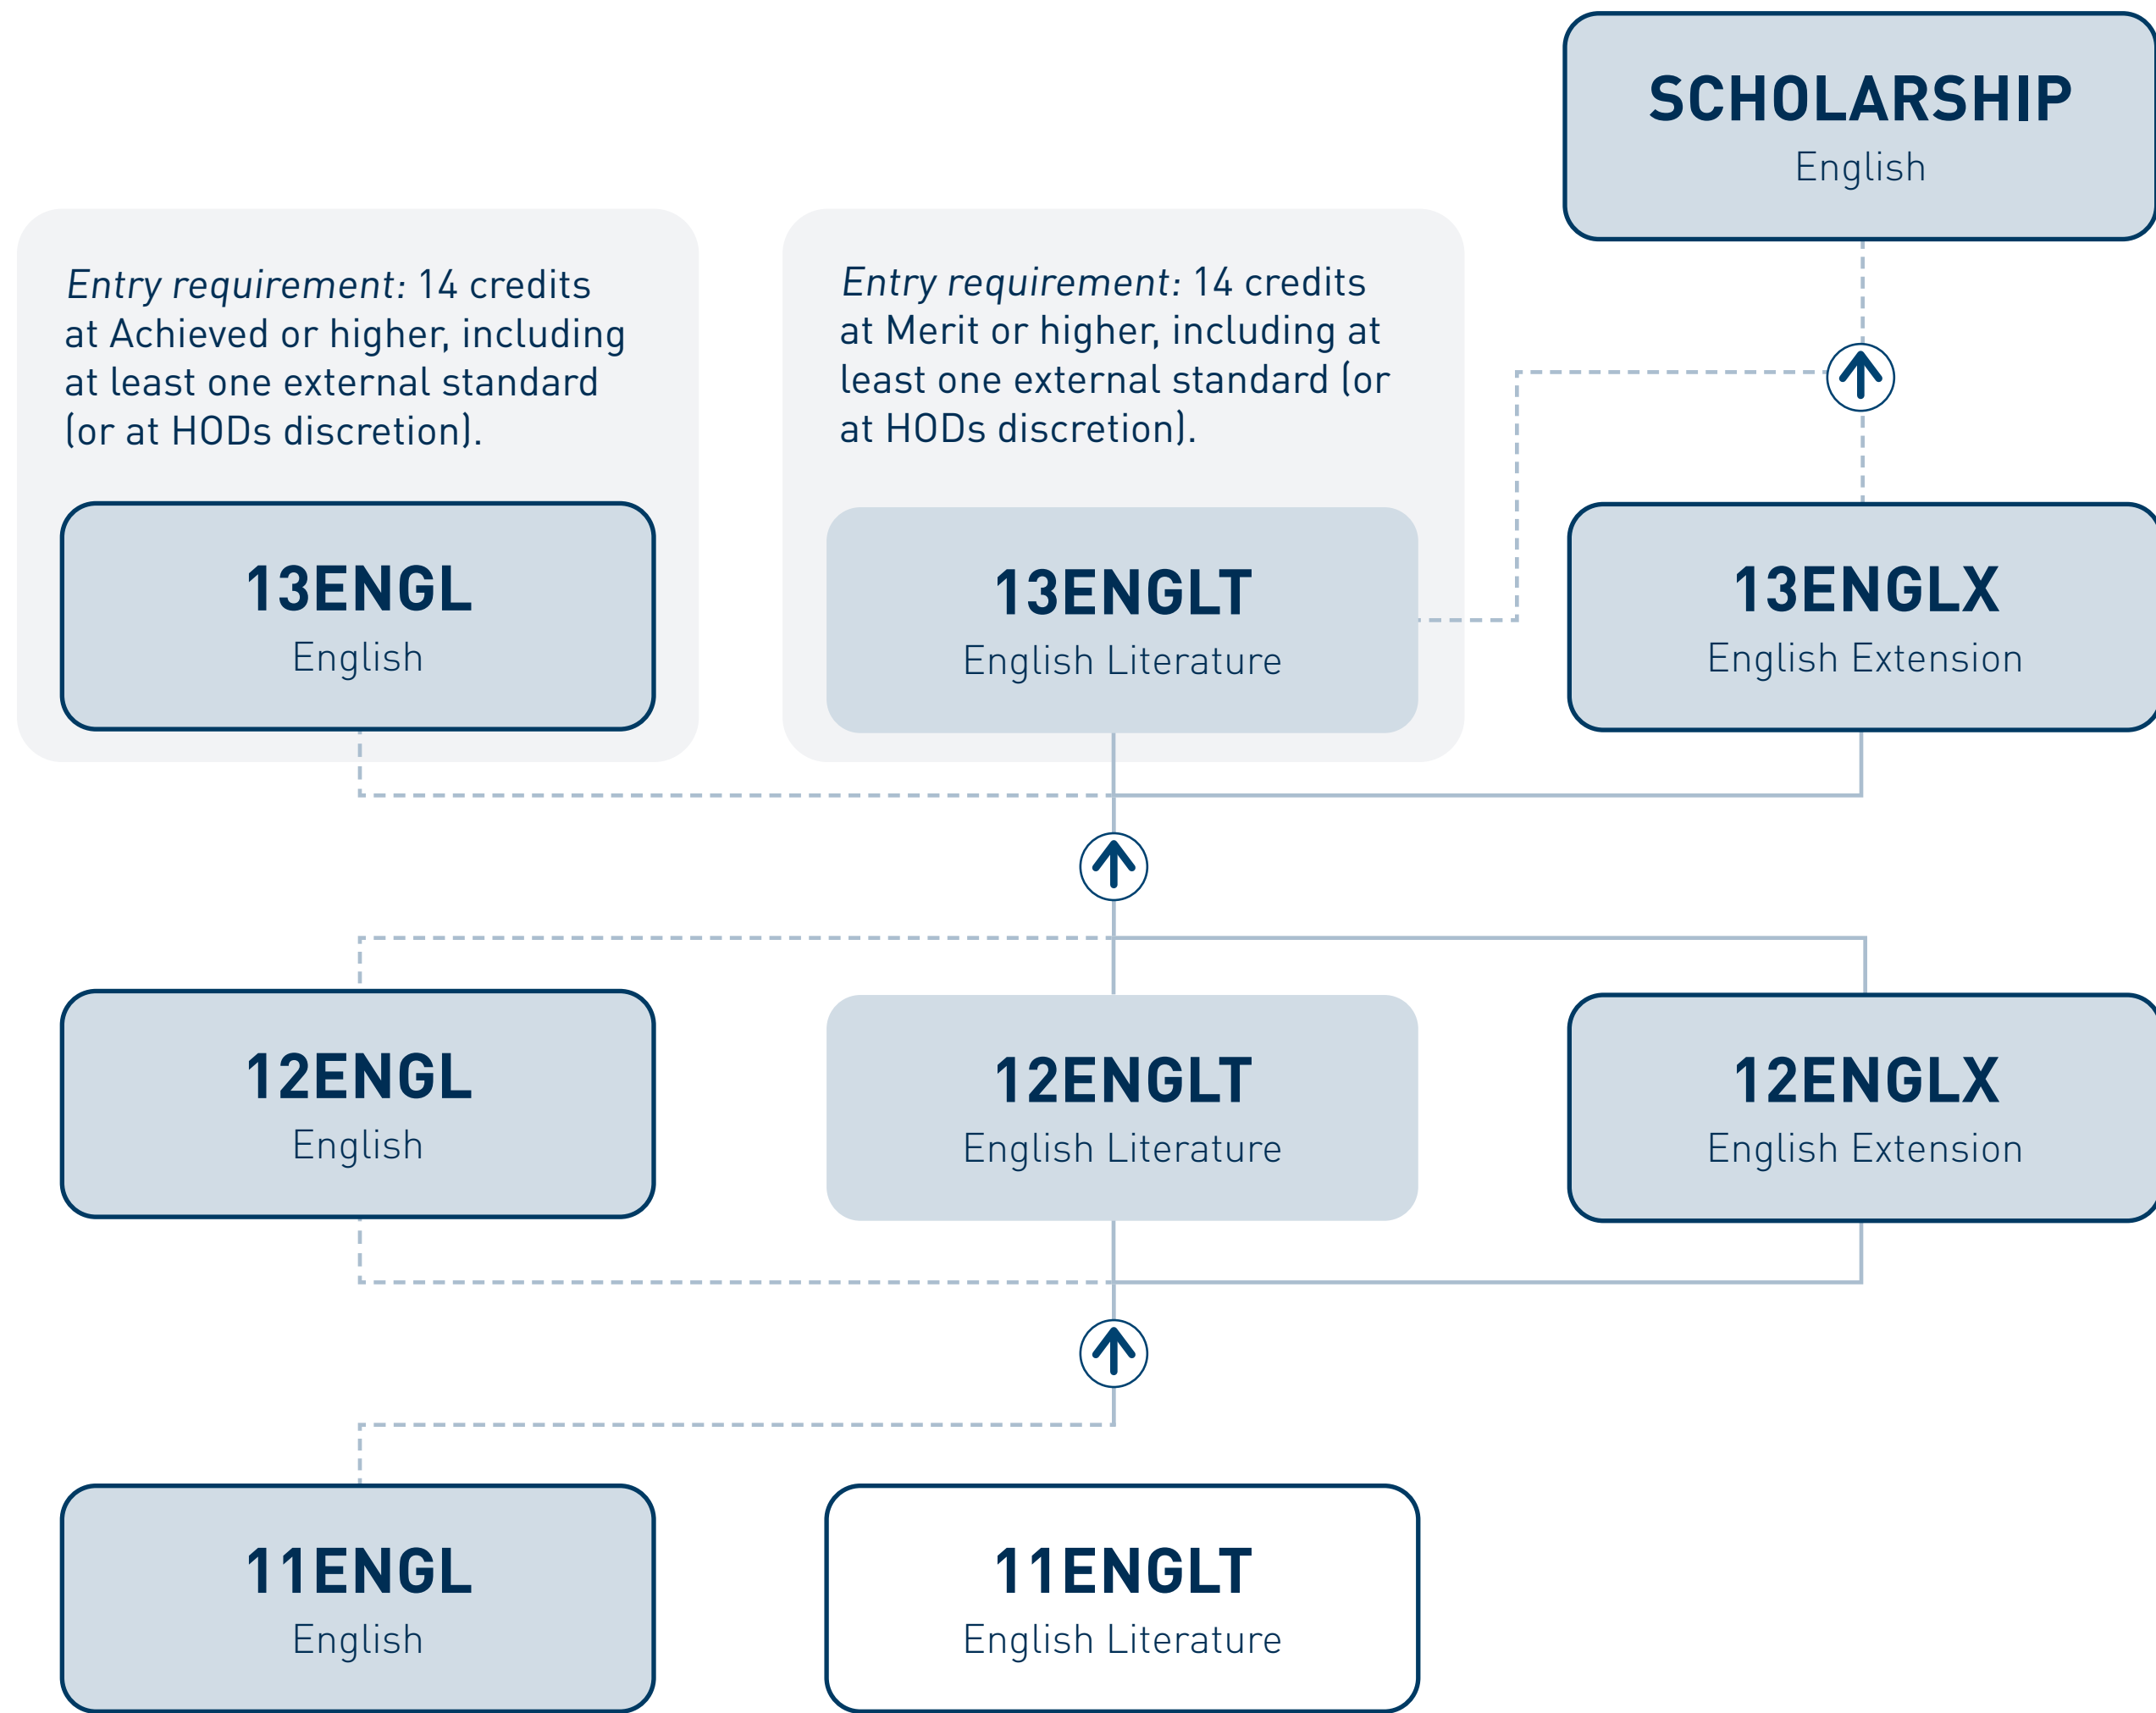

# English

Scholarship

Level 3

Level 2

Level 1

St Andrew's College

## NOTE:

It is compulsory for all students to enrol in one core English class each year.

## KEY:

----- Indicates pathway requiring HOD approval

No pre-requisite required

Pre-requisite required or at discretion of HOD

Entry to subject by selection