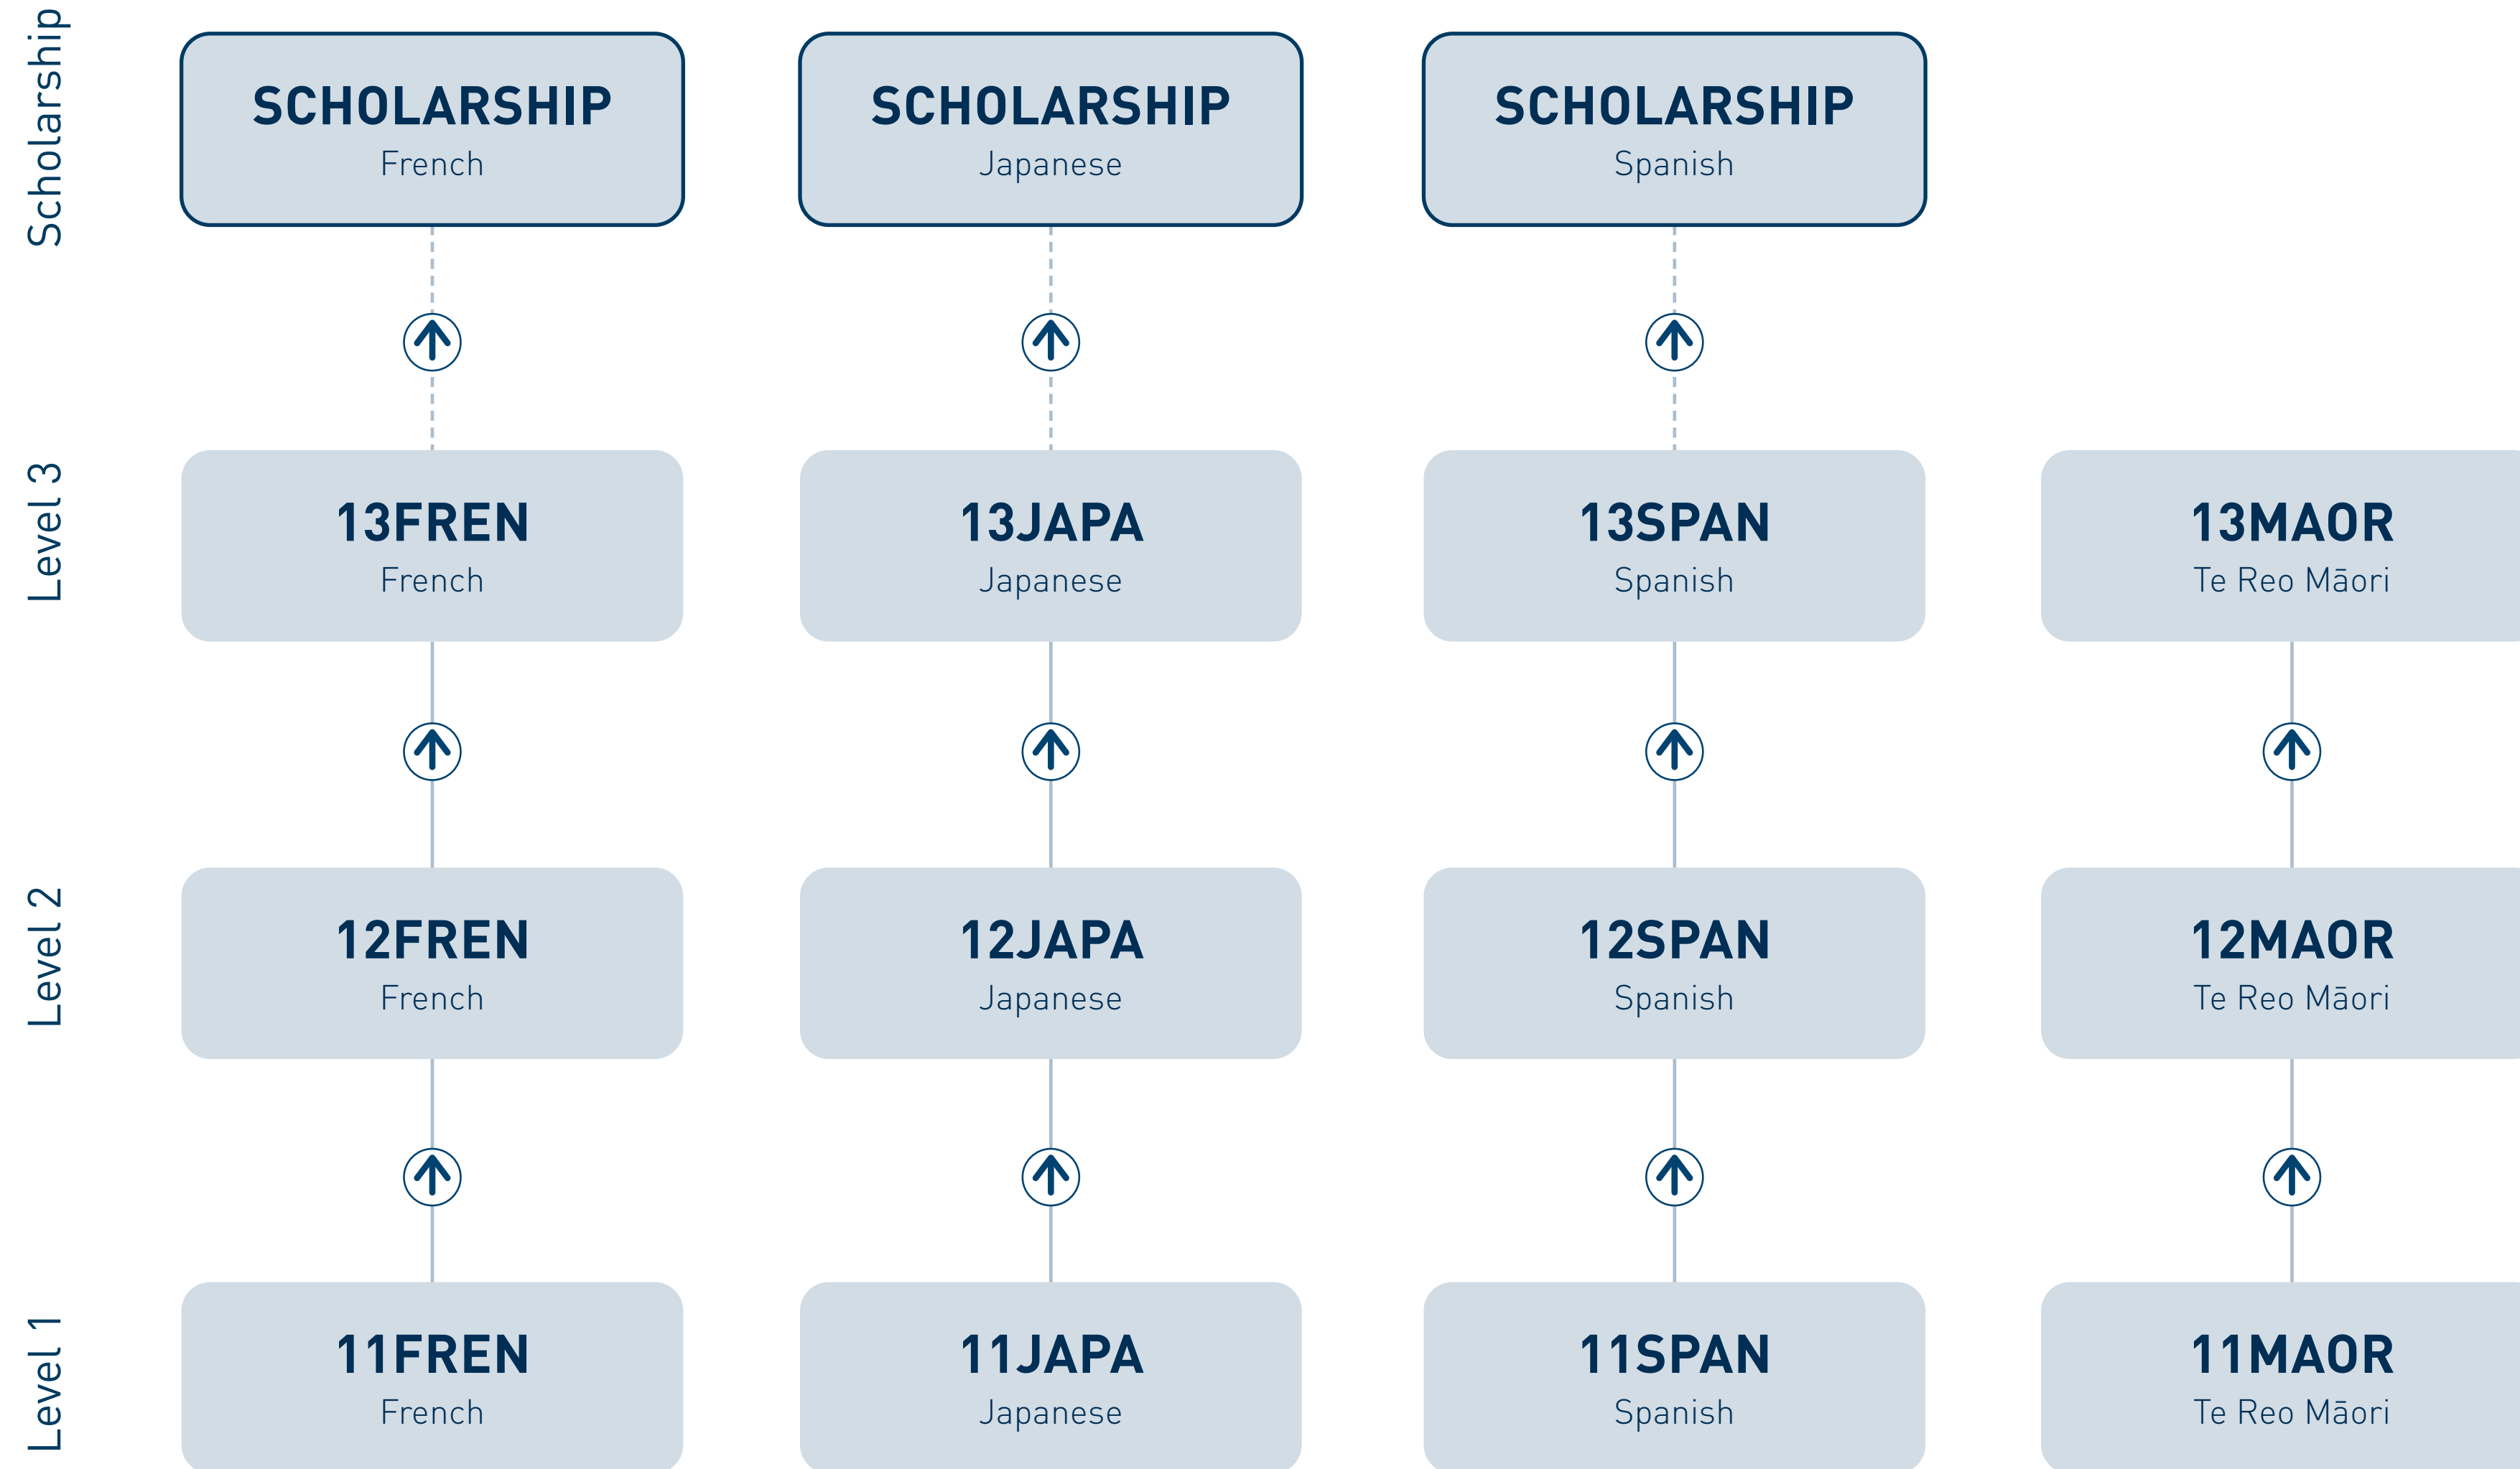

# Languages

St Andrew's College

## KEY:

----- Indicates pathway requiring HOD approval

No pre-requisite required

Pre-requisite required or at discretion of HOD

Entry to subject by selection